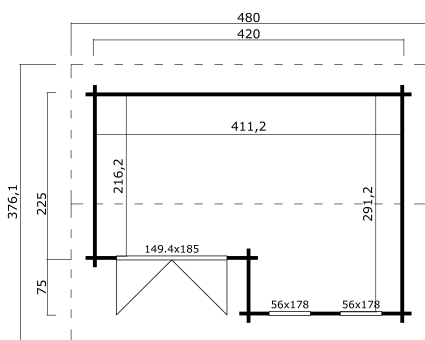

44 mm

2

8

PACKAGING: 1 PALLET(S)

630 x 118 x 60 cm
1128 kg

EAN 4743329202866

DIMENSIONS

Floor area	11.97 m ²
Roof dimensions	3.76 x 4.80 m
Cubic volume	≈ 26.28 m ³
Wall height	≈ 2.00 m
Ridge height	≈ 2.39 m
Front overhang	≈ 30 cm

WINDOWS & DOORS

1 x Double door (DGP+*)	149.4 x 185.0 cm
1 x Single window open inward (DGP+*)	56.0 x 178.0 cm
1 x Single window open inward (DGP+*)	56.0 x 178.0 cm

*DGP+: Double Glazed Premium Plus

ROOF & FLOOR

Roof boards	18x90 mm
Floor boards	18x90 mm
Roof surface	18.72 m ²
Roof angle	≈ 15 °
Treated Bearers	70x45 mm

* Optional roof covering available